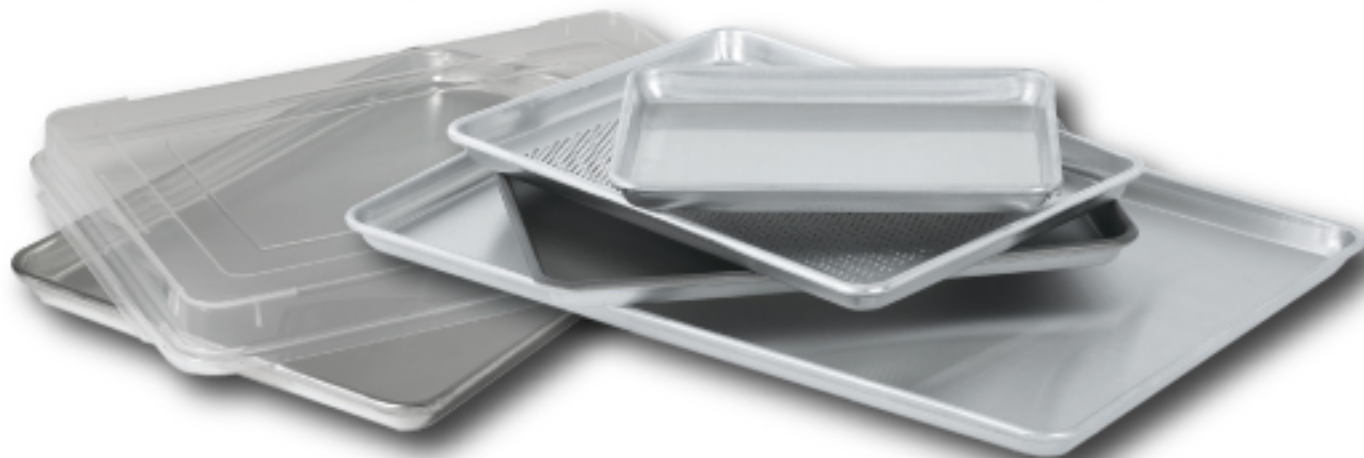

@Half size sheet pan cover

UPC: 029419141968

Item # 5303CV MSRP: $

Product Overview

13 x 18 1/2 x 1 (33.0 x 47 x 2.5)

Fits Vollrath half size bun pans

Clear polypropylene provides great food visibility

Ridge on top of cover allows for secure stacking

Designed to allow 90 degree stacking rotation

@Wear-Ever® Heavy-Duty Sheet Pans - Full Size

UPC: 029419803767

Item # 9002 MSRP: $22.89

3000 series aluminum

Made in USA

Product Overview

18 x 26 x 1 (45.1 x 65.4 x 2.5)

Impact-resistant 3000 series aluminum

Tapered design for easy stacking

Sized to fit standard baker's racks

Closed bead includes galvanized non-rusting rod for reinforcement

Concave bottoms flatten during heating for even heat distribution

S5315 coated with non-stick coating for easy food release and cleaning

9002P perforated for oven broiling and baking

Wear-Ever® Cookie Sheets

UPC: 029419054992

Item # 68085 MSRP: $29.50

The Holy Grail of cookie sheets!

Made in USA NSF

Product Overview

17 x 14 (43.2 x 35.6)

Heavy-gauge 3004 aluminum heats rapidly and evenly

Available in natural finish aluminum or coated with SteelCoat x3™

premium non-stick no edges for easy release of delicate baked goods